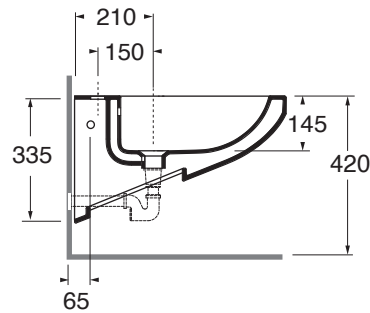

THBKS000000M

sanitari sospesi / wall hung sanitary wares

codice
code

Bidet thin sospeso mono foro.
Thin wall-hung one hole bidet.

biancolucido/ shiny white

THBKS000000MBI

CM 56x36x33

plt italy pz.12 - plt export pcs.20

kg 17

scala/scale 1:20 dimensioni/dimensions in mm

Ceramica

Complementi/complements:

Codice
code

Codice
code

Piletta automatica con troppo pieno
Automatic waste system with over flow
kg 0,5

PILTR

ISAC

*quota associata al montaggio del sifone a scomparsa SF/R
*measure combined in association with the SF/R hidden siphon

TECHNICAL SHEET n°: 01	DESIGNER: ANGELETTI RUZZA	CODE: THBKS000000M	Azzurra sanitari in ceramica S.p.a. via Civita Castellana snc 01030 Castel S.Elia (VT) - ITALY Tel.+39.0761 518155 Fax.+39.0761 514560		
SHEET FORMAT: A4	ISO	REVISION: 03	SCALE: 1:20	DATE: 15/12/2022	
REGULATIONS: CE EN 14528 / EN36 / Dop-14528 *					
All the measurements respect the tolerances provided by the "AZZURRA QUALITY GUIDELINES".					