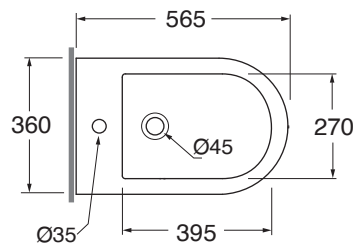

THBKS000000M

sanitari sospesi / wall hung sanitary wares

codice
code

Bidet thin sospeso mono foro.
Thin wall-hung one hole bidet.

biancolucido/ shiny white

THBKS000000MBI

CM 56x36x33

plt italy pz.12 - plt export pcs.20

kg 17

scala/scale 1:20 dimensioni/dimensions in mm

Ceramica

Complementi/complements:

Codice
code

Codice
code

Piletta automatica con troppo pieno
Automatic waste system with over flow
kg 0,5

PILTR

ISAC

*quota associata al montaggio del sifone a scomparsa SF/R
*measure combined in association with the SF/R hidden siphon

TECHNICAL SHEET n°: 01	DESIGNER: ANGELETTI RUZZA	CODE: THBKS000000M	Azzurra sanitari in ceramica S.p.a. via Civita Castellana snc 01030 Castel S.Elia (VT) - ITALY Tel.+39.0761 518155 Fax.+39.0761 514560		
SHEET FORMAT: A4	ISO	REVISION: 03	SCALE: 1:20	DATE: 15/12/2022	
REGULATIONS: CE EN 14528 / EN36 / Dop-14528 *					
All the measurements respect the tolerances provided by the "AZZURRA QUALITY GUIDELINES".					