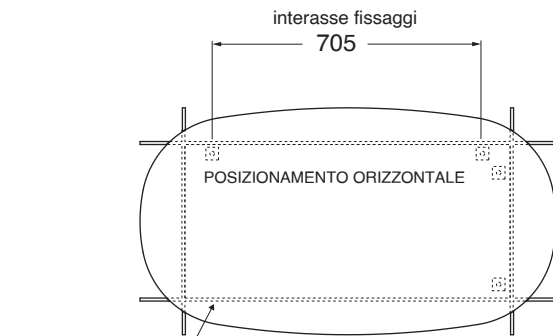

MARK specchiera

AZZURRA®

SPMK110

codice
code

Specchio Mark 110 cm con struttura in legno e luce LED perimetrale.
Mark mirror 110 cm with wood structure and LED light on the perimeter.

SPMK110

Cm 110x60

kg

Interruttore a sfioro nascosto
Hidden touch switch

Interruttore a sfioro nascosto
Hidden touch switch

scala/scale 1:20 dimensioni/dimensions in mm

Gamma di colori disponibili per Specchio Mark
Colors range available for Mirror Mark

TECHNICAL SHEET n°: 01	DESIGNER: OFFICINA AZZURRA	CODE: SPMK110			
SHEET FORMAT: A4	ISO	REVISION: 03	SCALE: 1:20	DATE: 5/06/2023	Azzurra sanitari in ceramica S.p.a. via Civita Castellana snc 01030 Castel S. Elia (VT) - ITALY Tel.+39.0761 518155 Fax.+39.0761 514560
REGULATIONS					
All the measurements respect the tolerances provided by the "AZZURRA QUALITY GUIDELINES".					