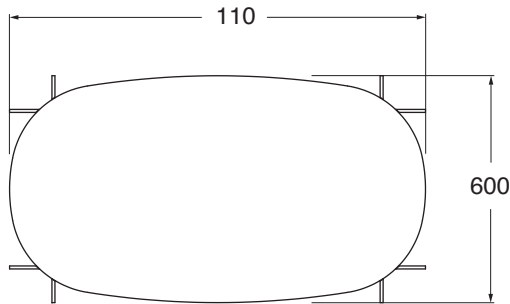

MARK specchiera

AZZURRA®

SPMK110

codice
code

Specchio Mark 110 cm con struttura in legno e luce LED perimetrale.
Mark mirror 110 cm with wood structure and LED light on the perimeter.

SPMK110

Cm 110x60

kg

Interruttore a sfioro nascosto
Hidden touch switch

Interruttore a sfioro nascosto
Hidden touch switch

scala/scale 1:20 dimensioni/dimensions in mm

Gamma di colori disponibili per Specchio Mark
Colors range available for Mirror Mark

TECHNICAL SHEET n°: 01	DESIGNER: OFFICINA AZZURRA	CODE: SPMK110			
SHEET FORMAT: A4	ISO	REVISION: 03	SCALE: 1:20	DATE: 5/06/2023	Azzurra sanitari in ceramica S.p.a. via Civita Castellana snc 01030 Castel S. Elia (VT) - ITALY Tel.+39.0761 518155 Fax.+39.0761 514560
REGULATIONS					
All the measurements respect the tolerances provided by the "AZZURRA QUALITY GUIDELINES".					